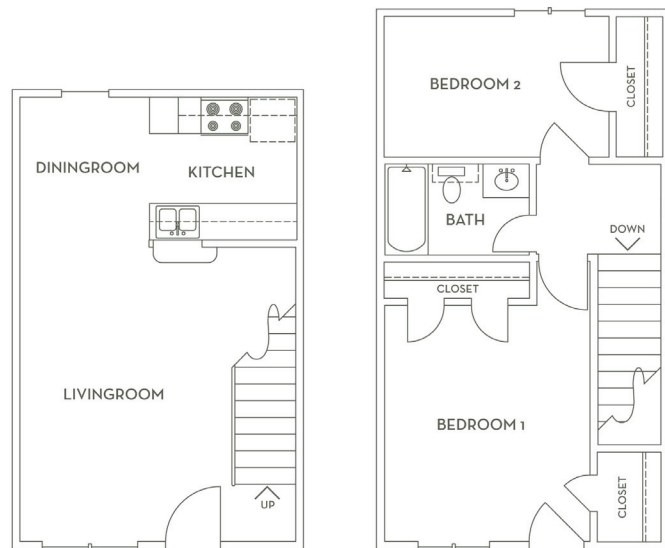

Property Overview

Address
3401 Red River
Austin, TX 78705

Contact This Property
512-478-9775

Neighborhood Amenities

Located in the highly desirable Hyde Park area community, Century Square apartment homes feature spacious floor plans, a resort-style pool, walk-in closets, on-site management and much more. The Red River shuttle stops right in front of the complex.

FIRST FLOOR

SECOND FLOOR