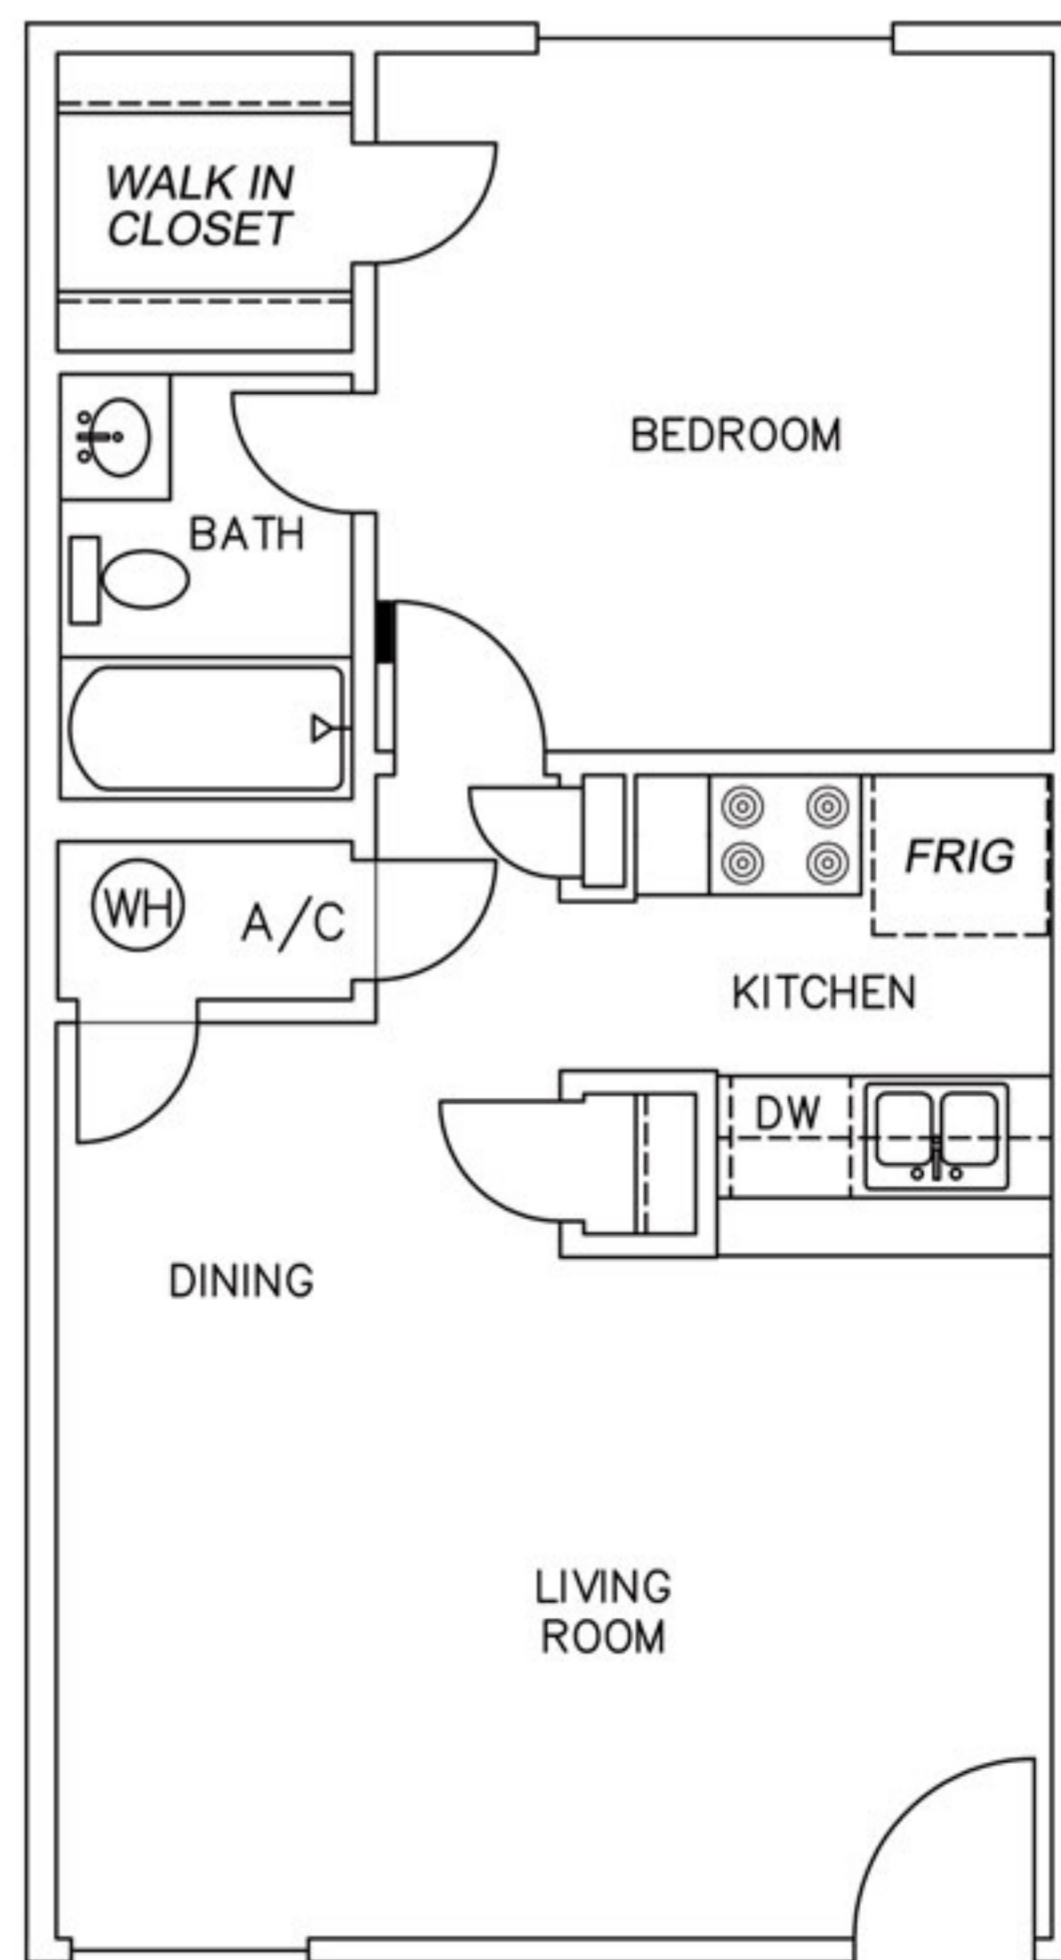

South Congress Commons

512.436.9545
126 W. Alpine Rd.
Austin, Texas 78704

- Hard Wood Floors
- Fixture Updates / New Appliances
- Extremely Pet Friendly
- Located on Convenient Bus Routes
- Minutes from Downtown
- Surrounded by All Things SOCO
- Charming, Small Community
- Walking Distance to St. Edward's University

1 Bedroom , 1 Bath / 553 Sq. Ft.

 Equal Housing Opportunity