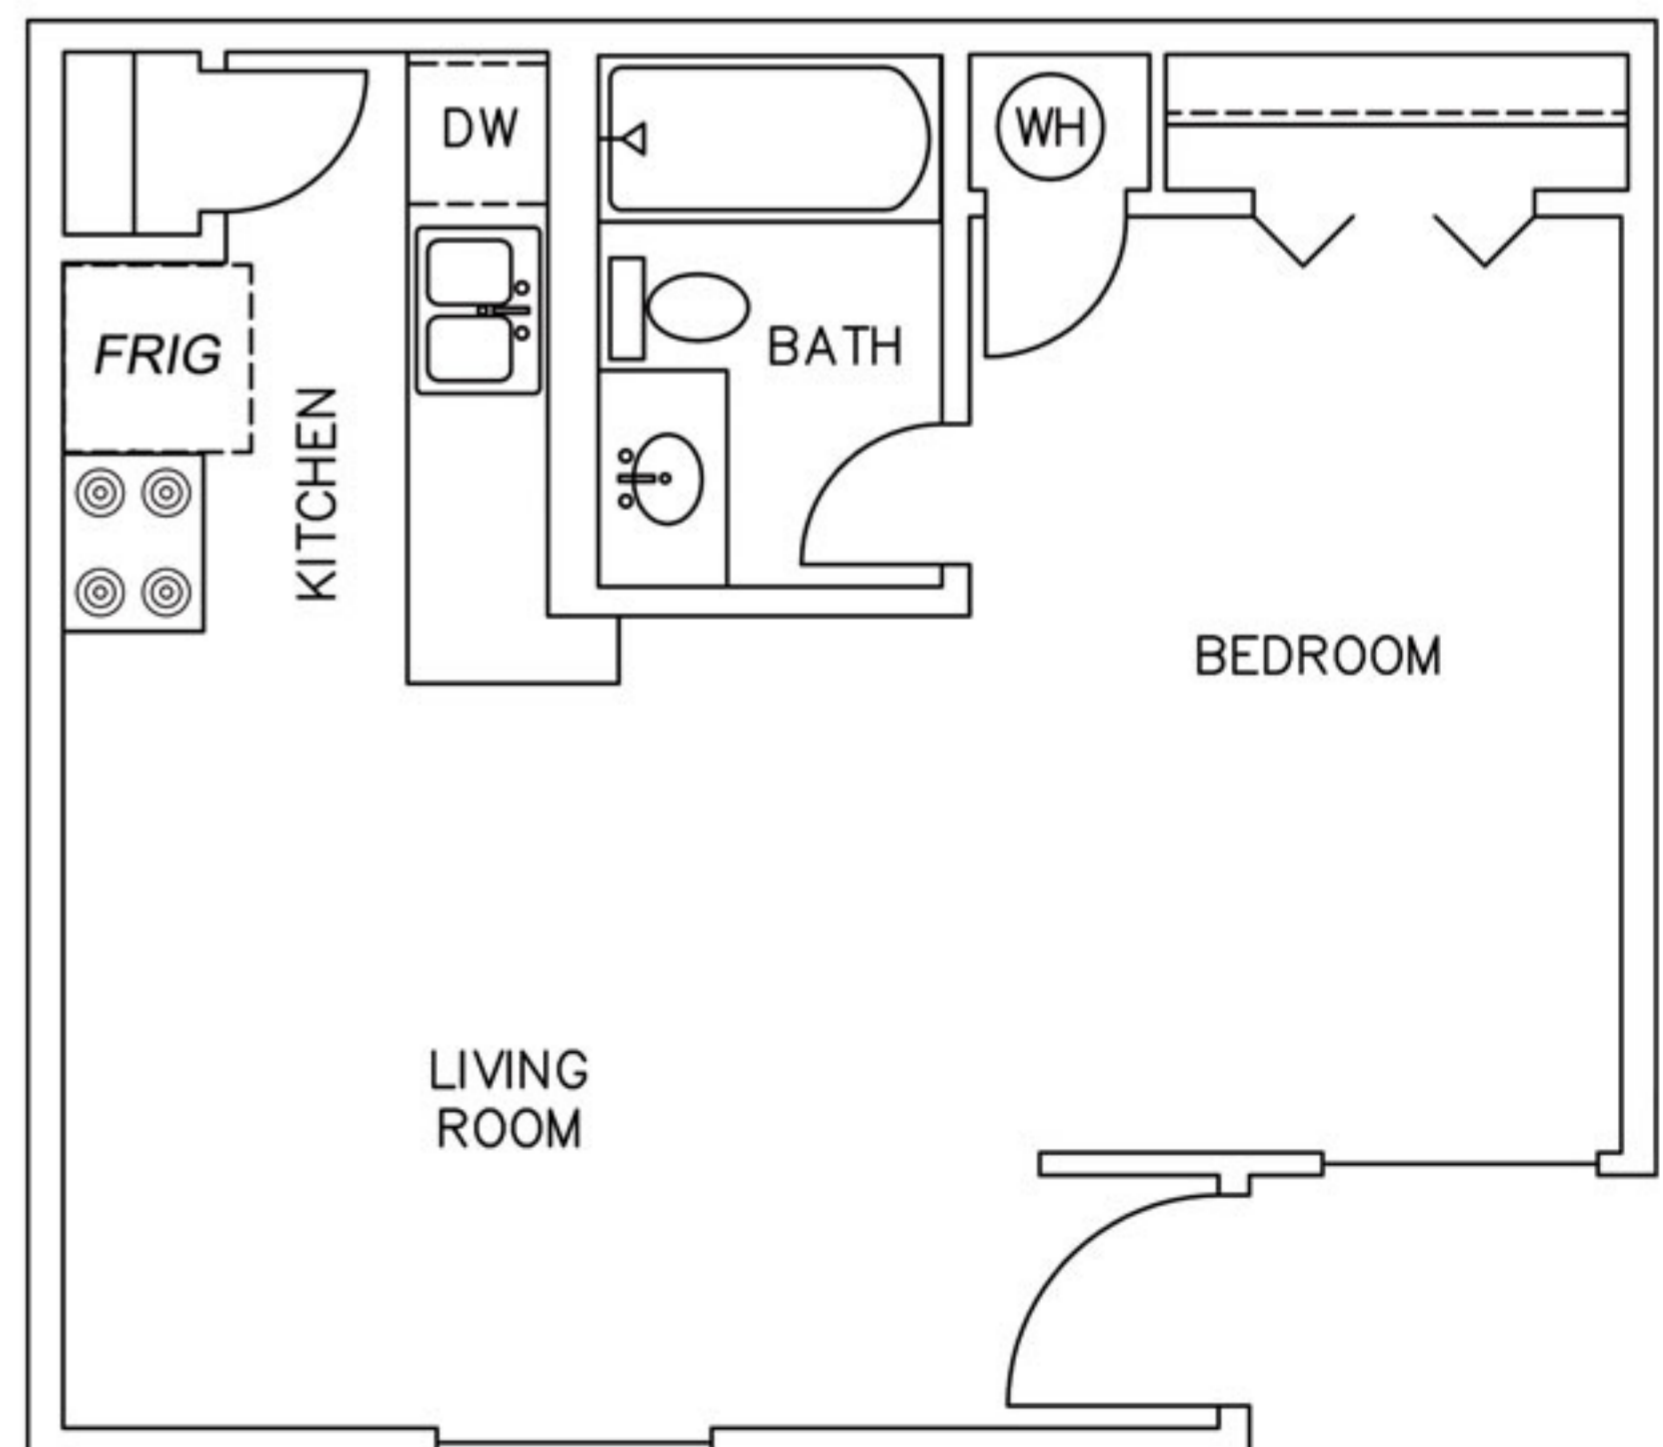

South Congress Commons

512.436.9545
126 W. Alpine Rd.
Austin, Texas 78704

- Hard Wood Floors
- Fixture Updates / New Appliances
- Extremely Pet Friendly
- Located on Convenient Bus Routes
- Minutes from Downtown
- Surrounded by All Things SOCO
- Charming, Small Community
- Walking Distance to St. Edward's University

Efficiency / 436 Sq. Ft.

 Equal Housing Opportunity